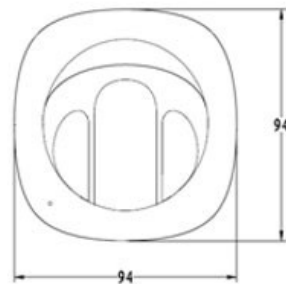

## Main Features

- 1/3" 1.3MP CMOS Image Sensor
- Max25/30fps@1.3MP(1280×960)
- H.264 & MJPEG dual-stream encoding
- Wi-Fi support, 0~355° Pan range, 90°Tilt range, 25 presets
- DWDR, Day/Night(ICR), Auto Iris, 3DNR, AWB, AGC, BLC
- 3.6 mm Lens
- IR Range of 10 Mtrs, Micro SD Card
- Built-in Mic & Speaker
- Mobile Software: iCMOB, gCMOB, wCMOB
- CMS Software: KVMS Pro, vOptimus Pro

User Account  
 10 Users

Smart Phone  
 iPhone, iPad, Android, Windows Phone

IR  
 IR Range of 10 Mtr.

Special Features  
 Pan/ Tilt Range: Pan: 0°~355°; Tilt: 0°~90°, preset speed: 100°/s, 25 Presets, 8 tour

Micro SD  
 Max 128GB

Operating Temperature  
 -10°C~+45°C, Less than 95%RH

Power Source  
 DC 5V2A

Power Consumption  
 <7.5W

Dimension  
 94mm x 94mm x 94mm

Weight  
 0.36Kg

\*Product casing and specifications are subject to change without prior notice